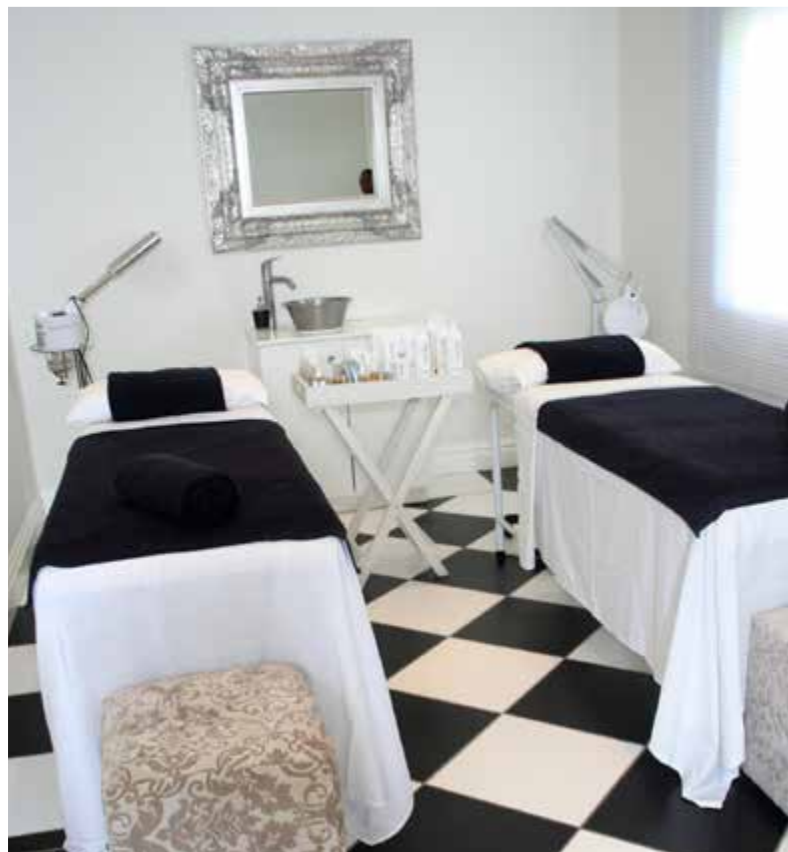

Spa

AT THE
ESTUARY HOTEL

SPA PRICELIST 2018

FACIAL EXPERIENCES

Theravine™ Appetizer Facial

R 320 30 min

An express Vinetherapy facial boost experience customized to your specific skin concerns.

Theravine™ Balancing Facial